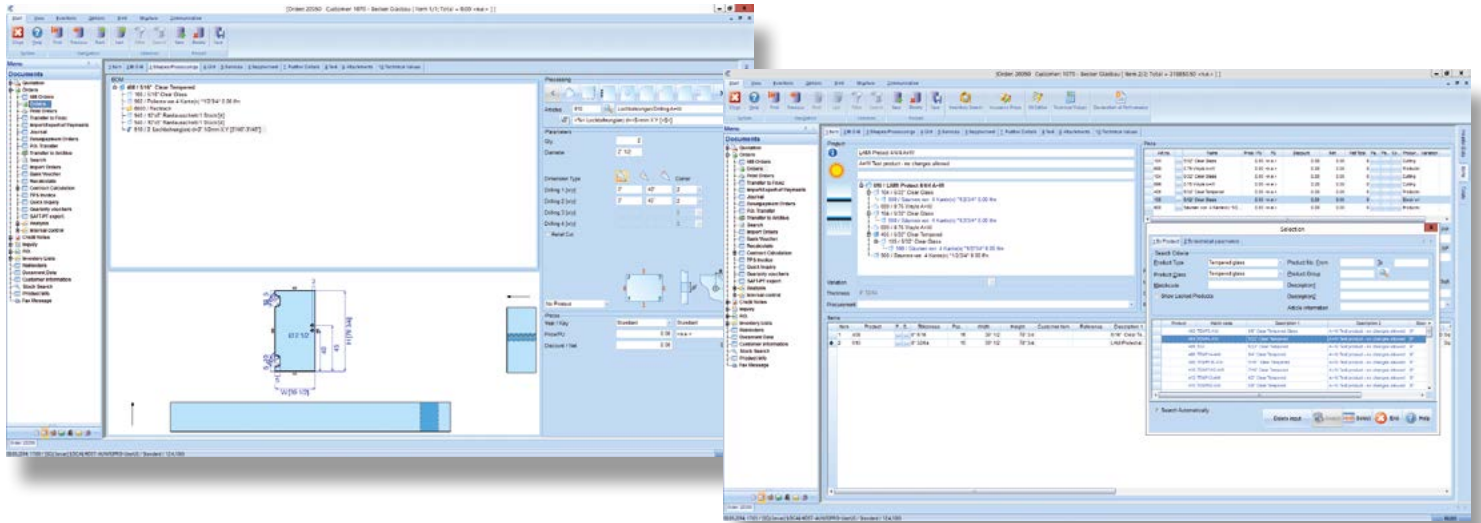

Clearer, simpler, more intelligent

A+W CAD Designer integration and triple laminated glass at order entry

A+W Business functions

A+W Business is a complete ERP system for the flat glass industry.

A+W's commercial solution does not only permit the entry of quotations, orders, credit notes, complaints, delivery notes and the management of purchase orders and enquiries but also the control of other business areas (e.g. inventory, purchasing, dispatch, etc.). The main functions are: Master data management, handling of quotations, order processing, creation of partial shipments and complaints, and the creation of all necessary documents.

The core question for the A+W team while developing A+W Business has been: How can we support our customers in working faster, more elegantly, more target-oriented, and generally more productive? The result is impressive: The present version shows considerable improvement in terms of ergonomics, transparency, and user-friendliness. A+W Business comes as a multi-dialog application, i. e. several dialogs – such as quotation-, order-, and additional master data dialogs – can be opened and edited at the same time; menus and dialogs can be positioned at random and adjusted in size by a mere mouse-click. The new editor can handle complex document formats and the re-

port functions meet even sophisticated requirements. The fully graphic user interface of A+W Business is operated intuitively and helps to make internal order processing much easier.

The system offers extensive technical support for order processing. All entered elements are displayed true to scale immediately and are visualized to avoid input errors and to speed up the overall process. Pricing with A+W Business is very flexible and allows the definition of a large variety of standard prices and customized terms. Calculation is an automatic process but does allow for manual amendments.

Modules:

A+W CAD Designer

A+W Barcode Manager

A+W Logistics Optimizer

A+W Discovery

A+W Sharepoint DMS